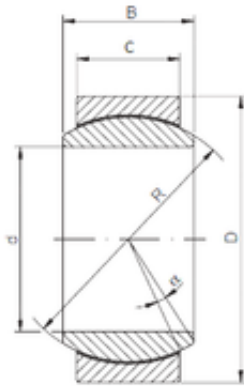

# LYC BEARING CORP. OF German LTD.

20 mm x 35 mm x 16 mm ISO GE20UK-2RS  
plain bearings

Bearing No. GE20UK-2RS

Size	20x35x16 mm
Bore Diameter	20 mm
Outer Diameter	35 mm
Width	16 mm
d	20 mm
D	35 mm
B	16 mm
C	12 mm
R	29 mm
Angle	9 °

GE20UK-2RS Bearing 2D drawings and 3D CAD models