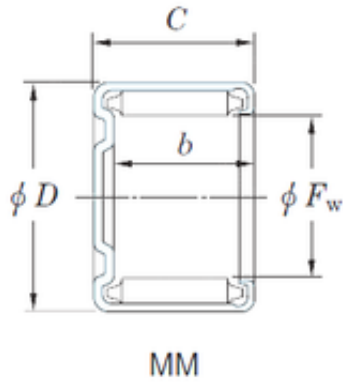

LYC BEARING CORP.OF German LTD.

KOYO 8MM1210 needle roller bearings

Bearing No. 8MM1210

Size	8x12x10 mm
Bore Diameter	8 mm
Outer Diameter	12 mm
Width	10 mm
Fw	8 mm
D	12 mm
C	10 mm
b	7,8 mm
Weight	0,0042 Kg
Basic dynamic load rating (C)	4,95 kN
Basic static load rating (C0)	7,5 kN

8MM1210 Bearing 2D drawings and 3D CAD models