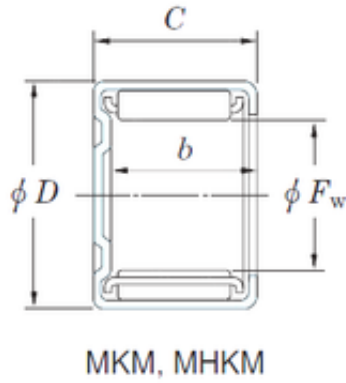

LYC BEARING CORP. OF German LTD.

KOYO 8MKM1210 needle roller bearings

Bearing No. 8MKM1210

Size	8x12x10 mm
Bore Diameter	8 mm
Outer Diameter	12 mm
Width	10 mm
Fw	8 mm
D	12 mm
C	10 mm
b	8,4 mm
Weight	0,0041 Kg
Basic dynamic load rating (C)	3,25 kN
Basic static load rating (C0)	3,85 kN

8MKM1210 Bearing 2D drawings and 3D CAD models